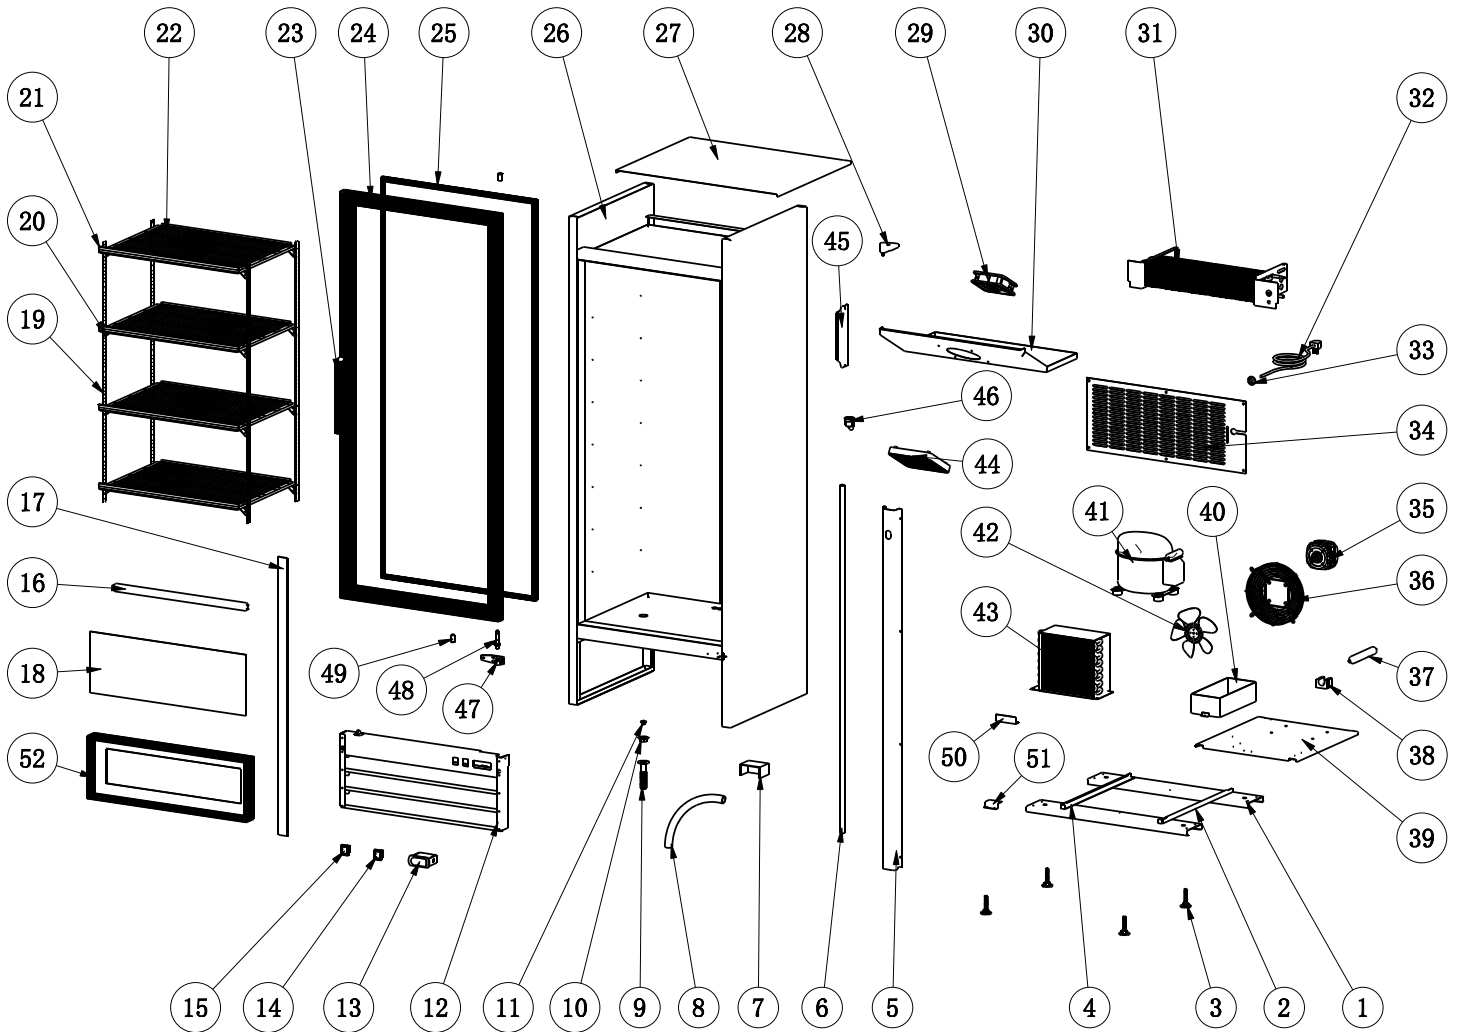

Parts Breakdown

Model RE-CN-0014E-H 59035

Parts Breakdown

Model RE-CN-0014E-H 59035

Item No.	Description	Position	Item No.	Description	Position	Item No.	Description	Position
AE907	Castor Supporter for 59035	1	AE911	K Strip for 59035	19	AI968	Filter for 59035	37
AE896	Right Track for Installation Board for 59035	2	26884	K Clip for 59035	20	AB595	Filter Fixer for 59035	38
AA185	Leveling Feet for 59035	3	AA725	Shelf Tag for 59035	21	AE904	Compressor Unit Installation Board for 59035	39
AE897	Left Track for Installation Board for 59035	4	AM514	Shelf for 59035	22	AE905	Outer Drain Pan for 59035	40
AE908	Air Pipe Protection Board for 59035	5	AA695	Glass Door Handle for 59035	23	AI386	Compressor for 59035	41
AA528	Drain Hose for 59035	6	AA727	Glass Door for 59035	24	AA962	Blade of Evaporator Fan Motor for 59035	42
AA214	Thermostat Water Proof Cover for 59035	7	AA728	Glass Door Gasket for 59035	25	AM517	Condenser for 59035	43
AA216	Drain Tube for 59035	8	AE912	Top Cover for 59035	27	AA710	Evaporator Fan Motor Cover for 59035	44
AA686	Plastic Drain Pipe with Fixer for 59035	9, 10	AB966	Upper Right Hinge Holder for 59035	28	AM179	LED Power Supply for 59035	45
AA687	Drain Pipe Cover for 59035	11	AM515	Evaporator Fan Motor for 59035	29	AF036	Elbow Pipe for 59035	46
AE909	Front Grille for 59035	12	AE913	Evaporator Cover for 59035	30	AA713	Bottom Right Hinge Holder for 59035	47
AB109	Thermostat for 59035	13	AA733	Evaporator for 59035	31	AA714	Hinge Axis for 59035	48
AA362	LED Light Switch for 59035	14	AA135	Power Cord for 59035	32	AA715	Axis Cover for 59035	49
AA124	Power Switch for 59035	15	AA703	Power Cord Cover for 59035	33	AB974	Handle for Installation Board for 59035	50
AM513	LED in Light Box for 59035	16	AE914	Back Grill for 59035	34	AA304	Installation Board Limited Block for 59035	51
AG461	LED Light for 59035	17	AM516	Condenser Fan Motor for 59035	35	AA740	Light Box Frame for 59035	52
AA723	Handle of Installation Board for 59035	18	AI960	Condenser Fan Cover for 59035	36			